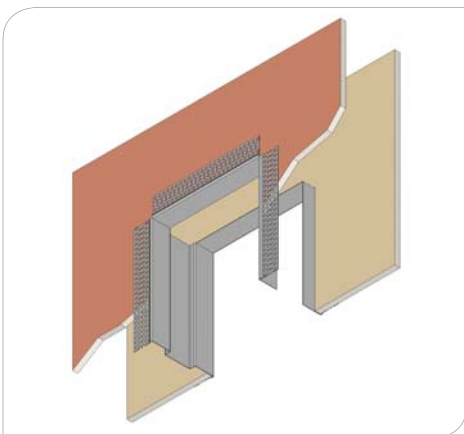

Part No.	CAVKIT	Door Size mm	Door Thickness	Wall Thickness
CCQS-2040720-D38-W112SD	Cavkit Cavity Slider Trim Kit	2040 x 720	35/38mm	112mm
CCQS-2040820-D38-W112SD	Cavkit Cavity Slider Trim Kit	2040 x 820	35/38mm	112mm
CCQS-2340720-D38-W112SD	Cavkit Cavity Slider Trim Kit	2340 x 720	35/38mm	112mm
CCQS-2340820-D38-W112SD	Cavkit Cavity Slider Trim Kit	2340 x 820	35/38mm	112mm

- All slider trims are supplied with a rebated closer cap - to suit 110-112mm walls & 35/38mm doors
- All Quickship items ready for shipment in 48 hours, quantity restrictions may apply.
- If your door sizes differ from the dimensions above please contact SBS Direct for pricing.
- Lead times apply for all custom orders & will be advised by SBS Direct upon receipt of order.
- Please contact SBS Direct for any project specific pricing.