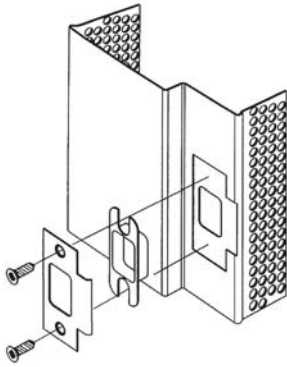

- Latch Height = 1020mm
- All frames include Herline hinges, a latch plate & screws.
- All Quickship items ready for shipment in 48 hours, quantity restrictions may apply.
- If your door sizes differ from the dimensions above please contact SBS Direct for pricing.
- Lead times apply for all custom orders & will be advised by SBS Direct upon receipt of order.
- Please contact SBS Direct for any project specific pricing.

EZ CONCEPTS OPENINGS

EZ Concepts Openings

EZ CONCEPTS OPENINGS

EZYJAMB - SINGLE REBATE DOOR JAMB

Door Size (mm)	Finished Wall Thickness	Door Thickness	Hinge Type
Single Door up to 3000 X 110	81- 220mm	35 & 38mm	Herline or Lift Off
Double Door up to 3000 x 920	81- 220mm	35 & 38mm	Herline or Lift Off
Full Height Single Door up to 3000 x 1100	81- 220mm	35 & 38mm	Herline or Lift Off

EZYJAMB - SINGLE REBATE DOOR JAMB

Door Size (mm)	Finished Wall Thickness	Door Thickness	Hinge Type	Hinge Type
2040 x 720	112mm	35 & 38mm	Herline	Left & Right
2040 x 820	112mm	35 & 38mm	Herline	Left & Right
2340 x 720	112mm	35 & 38mm	Herline	Left & Right
2340 x 820	112mm	35 & 38mm	Herline	Left & Right

- Latch Height = 1020mm
- All frames include Herline hinges, a latch plate & screws.
- If your door sizes differ from the dimensions above please contact SBS Direct for pricing.
- Lead times apply for all orders & will be advised by SBS Direct upon receipt of order.
- Please contact SBS Direct for any project specific pricing.