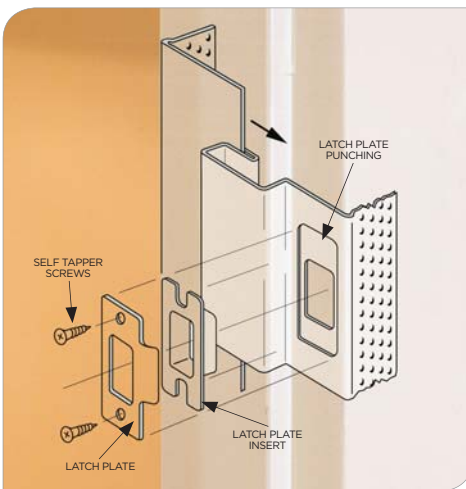

EZ CONCEPT OPENINGS

EZ Concepts Openings

EzyJamb is a unique frameless jamb system that wraps the plasterboard during framing and when mudded and painted, blends seamlessly with the wall.

Herline Hinge

Lift-off Hinge

EZYJAMB CLASSIC ADJUST - SUIT 35MM DOORS - 106-116MM WALL

Part No.	Door Size mm	Door Thickness	Wall Thickness	Hand	Hinge	Hinge Qty
EJQS-2040820-D35-106/116-LHST	2040 x 820	35mm	106-116mm	LH	STD	2
EJQS-2040820-D35-106/116-RHST	2040 x 820	35mm	106-116mm	RH	STD	2
EJQS-2040720-D35-106/116-LHST	2040 x 720	35mm	106-116mm	LH	STD	2
EJQS-2040720-D35-106/116-RHST	2040 x 720	35mm	106-116mm	RH	STD	2
EJQS-2340820-D35-106/116-LHST	2340 x 820	35mm	106-116mm	LH	STD	3
EJQS-2340820-D35-106/116-RHST	2340 x 820	35mm	106-116mm	RH	STD	3
EJQS-2340720-D35-106/116-LHST	2340 x 720	35mm	106-116mm	LH	STD	3
EJQS-2340720-D35-106/116-RHST	2340 x 720	35mm	106-116mm	RH	STD	3

EZYJAMB CLASSIC ADJUST - SUIT 35MM DOORS - 81-91MM WALL

Part No.	Door Size mm	Door Thickness	Wall Thickness	Hand	Hinge	Hinge Qty
EJQS-2040820-D35-81/91-LHST	2040 x 820	35mm	81-91mm	LH	STD	2
EJQS-2040820-D35-81/91-RHST	2040 x 820	35mm	81-91mm	RH	STD	2
EJQS-2040720-D35-81/91-LHST	2040 x 720	35mm	81-91mm	LH	STD	2
EJQS-2040720-D35-81/91-RHST	2040 x 720	35mm	81-91mm	RH	STD	2

EZYJAMB CLASSIC ADJUST - SUIT 38MM DOORS - 110-120MM WALL

Part No.	Door Size mm	Door Thickness	Wall Thickness	Hand	Hinge	Hinge Qty
EJQS-2040820-D38-110/120-LHST	2040 x 820	38mm	110-120mm	LH	STD	2
EJQS-2040820-D38-110/120-RHST	2040 x 820	38mm	110-120mm	RH	STD	2
EJQS-2340820-D38-110/120-LHST	2340 x 820	38mm	110-120mm	LH	STD	3
EJQS-2340820-D38-110/120-RHST	2340 x 820	38mm	110-120mm	RH	STD	3